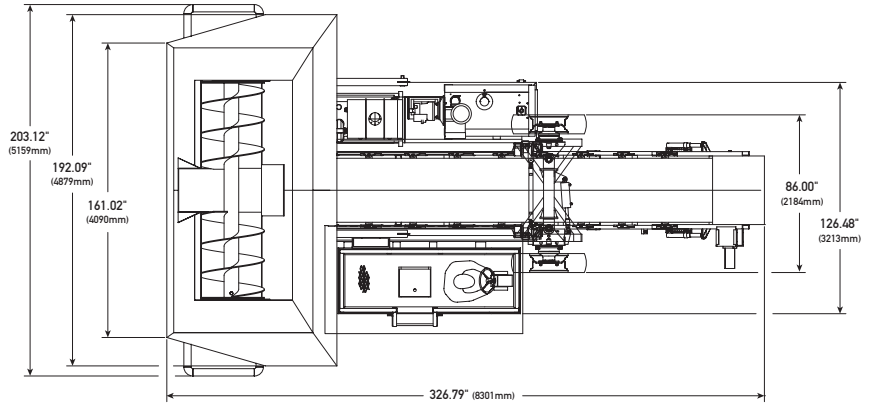

Putzmeister

JUMBOTROUGH HD | SURGE HOPPER

JUMBOTROUGH HD

PUTZMEISTER JUMBOTROUGH HD

Available as a stationary or portable surge hopper, the Putzmeister Jumbotrough HD is designed to quickly and easily accept a full load of concrete, Roller Compacted Concrete (RCC), rock, sand, or dirt from any haul truck. It accurately meters the material to charge belt conveyors, buckets or concrete pumps, allowing trucks to quickly discharge their loads and maintain metered continuous flow for maximum efficiency and output.

FEATURES

- Volume** Rated at 15 yd³ (12m³) struck capacity
- Power** 115 hp (86kW) independent power pack with hydraulic drive for all surge hopper functions
- Auger** Twin flights, 36" (915mm) diameter, bi-rotational variable speed to pull material to center of hopper
- Auger Drive** Two heavy duty direct drive planetary gear cases
- Belt Conveyor** 36" (915mm) wide discharge belt by 20' (6.10m) long, rated at 0-6 yds³/min (0-4.80m³/min)
- Gate** Hydraulically operated 24" (610mm) wide gate to meter concrete onto discharge belt
- Shell** 1/4" (6.35mm) abrasive resistant steel with 1/4" (6.35mm) liners
- Vibrators** Twin hydraulically operated body vibrators to assist in discharge

15 yd³ (12m³) capacity hopper loaded with 3" (76.20mm) diameter aggregate. Hopper can discharge material at rates up to 6 yd³/min (4.8m³/min). Operator is conveniently located to safely observe charging of hopper, feeding onto belt, and rate of discharge.

View inside hopper: Bi-directional, variable speed 36" (915mm) diameter auger with hard-faced flights for extended life.

Unique auger flights move material to center of hopper to assist with feeding material to discharge gate. Discharge gate is hydraulically operated and adjustable to match control flow of material on the conveyor. Auger is variable speed, providing maximum control and reduced wear.