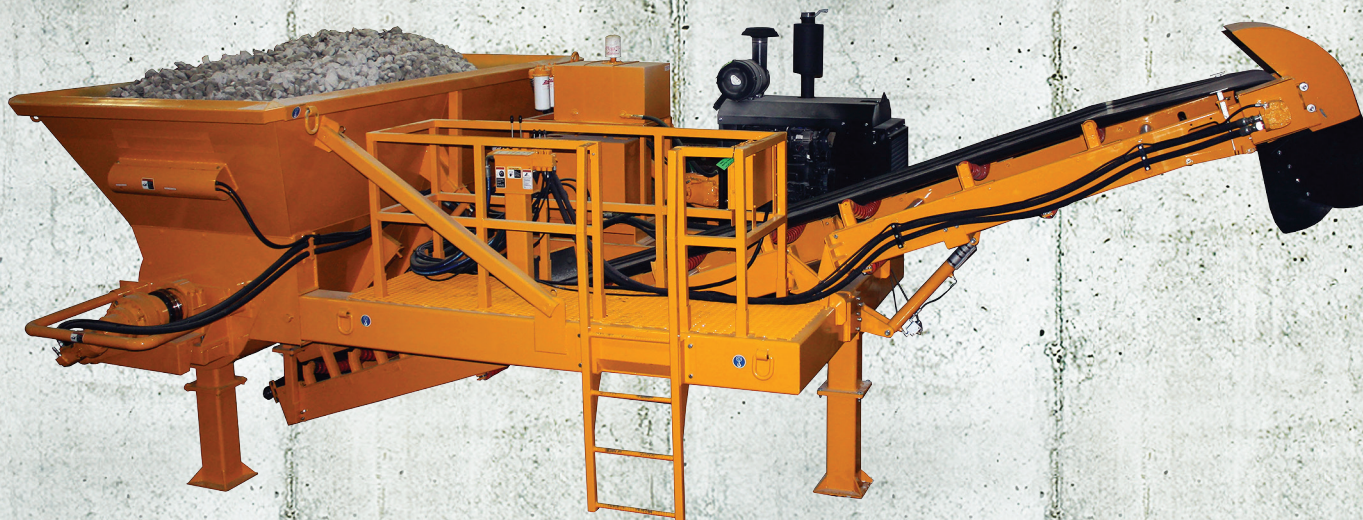

Putzmeister

JUMBOTROUGH HD | SURGE HOPPER

JUMBOTROUGH HD

PUTZMEISTER JUMBOTROUGH HD

Available as a stationary or portable surge hopper, the Putzmeister Jumbotrough HD is designed to quickly and easily accept a full load of concrete, Roller Compacted Concrete (RCC), rock, sand, or dirt from any haul truck. It accurately meters the material to charge belt conveyors, buckets or concrete pumps, allowing trucks to quickly discharge their loads and maintain metered continuous flow for maximum efficiency and output.

FEATURES

- Volume** Rated at 15 yd³ (12m³) struck capacity
- Power** 115 hp (86kW) independent power pack with hydraulic drive for all surge hopper functions
- Auger** Twin flights, 36" (915mm) diameter, bi-rotational variable speed to pull material to center of hopper
- Auger Drive** Two heavy duty direct drive planetary gear cases
- Belt Conveyor** 36" (915mm) wide discharge belt by 20' (6.10m) long, rated at 0-6 yds³/min (0-4.80m³/min)
- Gate** Hydraulically operated 24" (610mm) wide gate to meter concrete onto discharge belt
- Shell** 1/4" (6.35mm) abrasive resistant steel with 1/4" (6.35mm) liners
- Vibrators** Twin hydraulically operated body vibrators to assist in discharge

15 yd³ (12m³) capacity hopper loaded with 3" (76.20mm) diameter aggregate. Hopper can discharge material at rates up to 6 yd³/min (4.8m³/min). Operator is conveniently located to safely observe charging of hopper, feeding onto belt, and rate of discharge.

View inside hopper: Bi-directional, variable speed 36" (915mm) diameter auger with hard-faced flights for extended life.

Unique auger flights move material to center of hopper to assist with feeding material to discharge gate. Discharge gate is hydraulically operated and adjustable to match control flow of material on the conveyor. Auger is variable speed, providing maximum control and reduced wear.