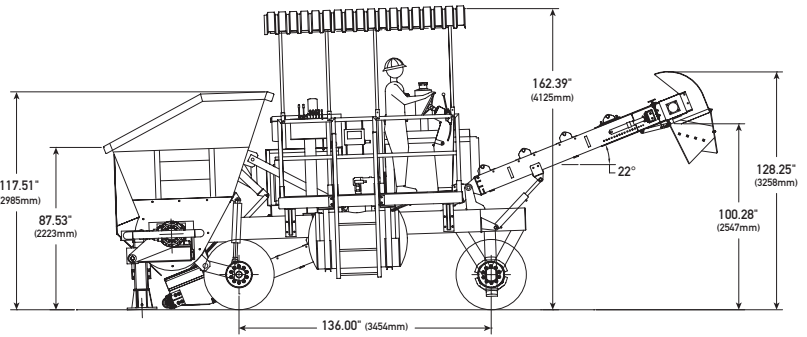

Putzmeister

JUMBOTROUGH HD | SURGE HOPPER

JUMBOTROUGH HD

PUTZMEISTER JUMBOTROUGH HD

Available as a stationary or portable surge hopper, the Putzmeister Jumbotrough HD is designed to quickly and easily accept a full load of concrete, Roller Compacted Concrete (RCC), rock, sand, or dirt from any haul truck. It accurately meters the material to charge belt conveyors, buckets or concrete pumps, allowing trucks to quickly discharge their loads and maintain metered continuous flow for maximum efficiency and output.

FEATURES

- Volume** Rated at 15 yd³ (12m³) struck capacity
- Power** 115 hp (86kW) independent power pack with hydraulic drive for all surge hopper functions
- Auger** Twin flights, 36" (915mm) diameter, bi-rotational variable speed to pull material to center of hopper
- Auger Drive** Two heavy duty direct drive planetary gear cases
- Belt Conveyor** 36" (915mm) wide discharge belt by 20' (6.10m) long, rated at 0-6 yds³/min (0-4.80m³/min)
- Gate** Hydraulically operated 24" (610mm) wide gate to meter concrete onto discharge belt
- Shell** 1/4" (6.35mm) abrasive resistant steel with 1/4" (6.35mm) liners
- Vibrators** Twin hydraulically operated body vibrators to assist in discharge

15 yd³ (12m³) capacity hopper loaded with 3" (76.20mm) diameter aggregate. Hopper can discharge material at rates up to 6 yd³/min (4.8m³/min). Operator is conveniently located to safely observe charging of hopper, feeding onto belt, and rate of discharge.

View inside hopper: Bi-directional, variable speed 36" (915mm) diameter auger with hard-faced flights for extended life.

Unique auger flights move material to center of hopper to assist with feeding material to discharge gate. Discharge gate is hydraulically operated and adjustable to match control flow of material on the conveyor. Auger is variable speed, providing maximum control and reduced wear.